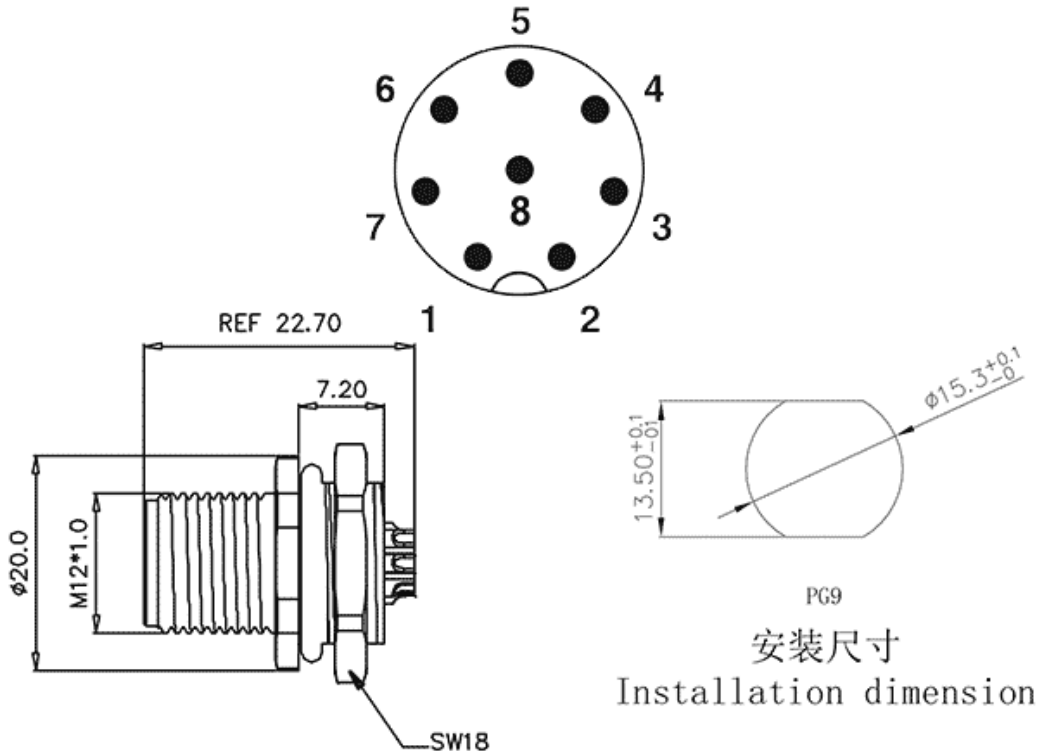

Product Type: M12 Panel Mounting Connector

Product Name: M12A08C-MPSFHUS

Product Description:

Product Size

Parameters

☞ SUPU ID	M12
☞ Number of connections	8
☞ Protection Level	IP67
☞ Operating temperature range	-40~+85°C

☞ Mounting Type	板前安装
☞ Thread type	M12X1.0
☞ Category	针式
☞ Coding	A
☞ Connection method	杯口
☞ Mechanical endurance	100
☞ Standards	IEC61076-2-101

Commercial data

☞ Order No	M12A08C-MPSFHUS
☞ Packing unit	PCS
☞ Minimum order quantity	1