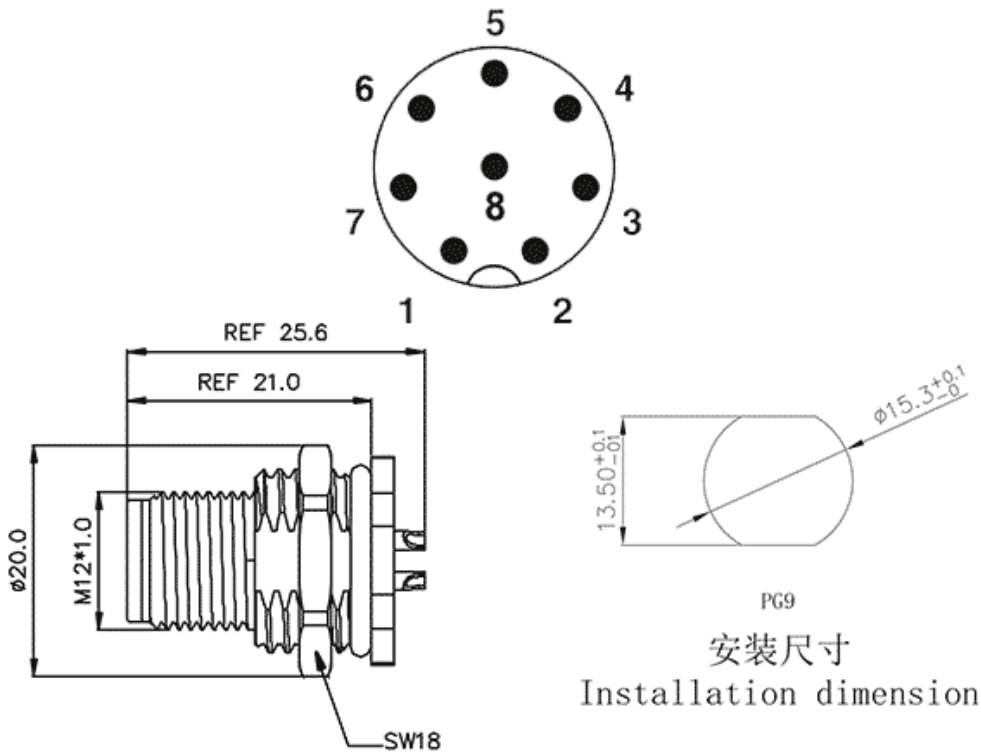

Product Type: M12 Panel Mounting Connector

Product Name: M12A08C-MPSRHUS

Product Description:

Product Size

Parameters

☞ SUPU ID	M12
☞ Number of connections	8
☞ Protection Level	IP67
☞ Operating temperature range	-40~+85°C

☞ Mounting Type	板后安装
☞ Thread type	M12X1.0
☞ Category	针式
☞ Coding	A
☞ Connection method	杯口
☞ Mechanical endurance	100
☞ Standards	IEC61076-2-101