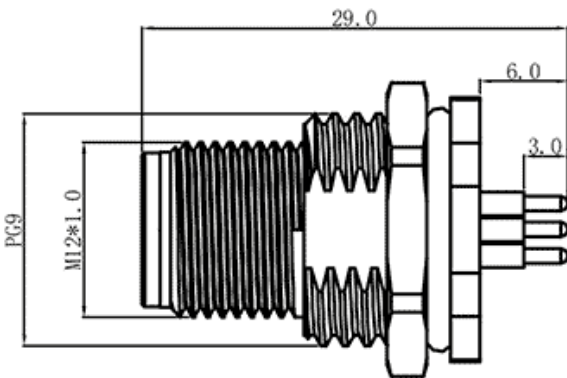

Product Type: M12 Panel Mounting Connector

Product Name: M12A04C-
MPBRHUS

Product Description:

Product Size

Parameters

☞ SUPU ID	M12
☞ Number of connections	4
☞ Protection Level	IP67
☞ Operating temperature range	-40~+85°C

☞ Mounting Type	板后安装
☞ Thread type	M12X1.0
☞ Category	针式
☞ Coding	A
☞ Connection method	PCB
☞ Mechanical endurance	100
☞ Standards	IEC61076-2-101

Commercial data

☞ Order No	M12A04C-MPBRHUS
☞ Packing unit	PCS
☞ Minimum order quantity	1