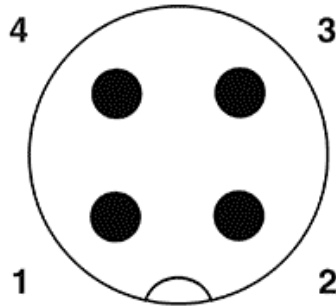

Product Type: M12 Panel Mounting Connector

Product Name: M12A04C-
MPBRHUS

Product Description:

Product Size

Parameters

☞ SUPU ID	M12
☞ Number of connections	4
☞ Protection Level	IP67
☞ Operating temperature range	-40~+85°C

☞ Mounting Type	板后安装
☞ Thread type	M12X1.0
☞ Category	针式
☞ Coding	A
☞ Connection method	PCB
☞ Mechanical endurance	100
☞ Standards	IEC61076-2-101

Commercial data

☞ Order No	M12A04C-MPBRHUS
☞ Packing unit	PCS
☞ Minimum order quantity	1