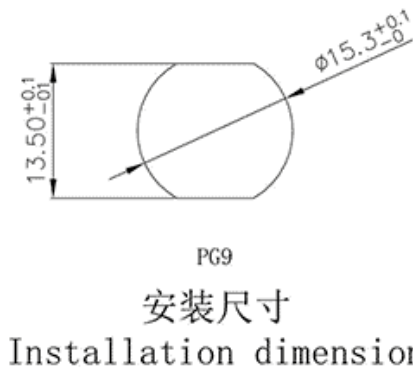

Product Type: M12 Panel Mounting Connector

Product Name: M12A04C-
MPBRHUS

Product Description:

Product Size

Parameters

☞ SUPU ID	M12
☞ Number of connections	4
☞ Protection Level	IP67
☞ Operating temperature range	-40~+85°C

☞ Mounting Type	板后安装
☞ Thread type	M12X1.0
☞ Category	针式
☞ Coding	A
☞ Connection method	PCB
☞ Mechanical endurance	100
☞ Standards	IEC61076-2-101

Commercial data

☞ Order No	M12A04C-MPBRHUS
☞ Packing unit	PCS
☞ Minimum order quantity	1