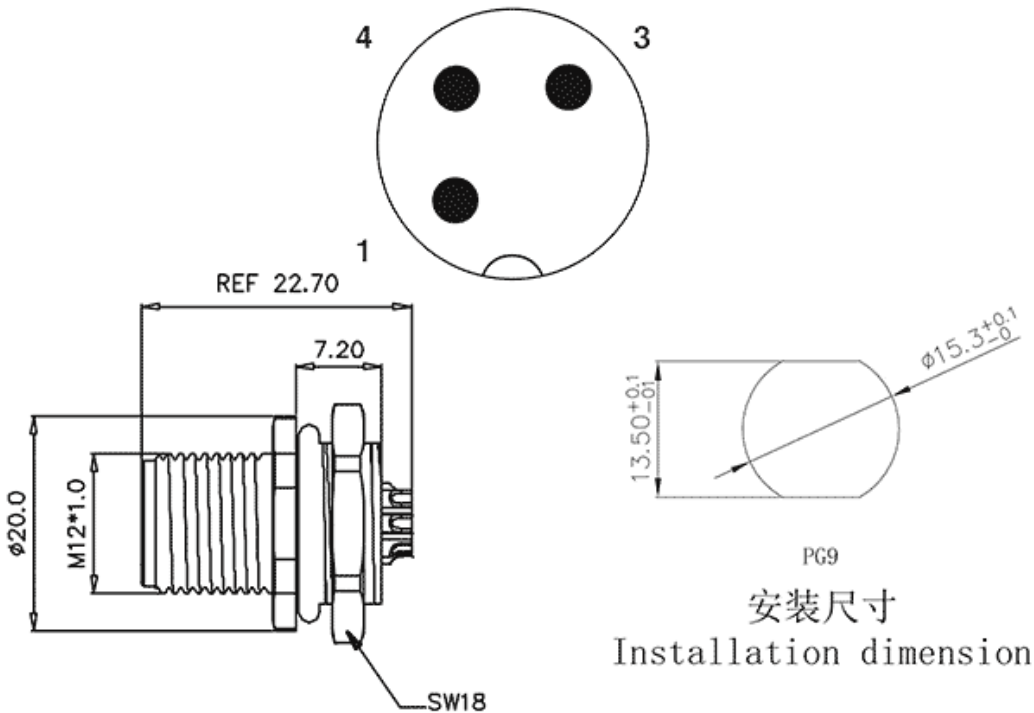

Product Type: M12 Panel Mounting Connector

Product Name: M12A03C-
MPSFHUS

Product Description:

Product Size

Parameters

☞ SUPU ID	M12
☞ Number of connections	3
☞ Protection Level	IP67
☞ Operating temperature range	-40~+85°C

☞ Mounting Type	板前安装
☞ Thread type	M12X1.0
☞ Category	针式
☞ Coding	A
☞ Connection method	杯口
☞ Mechanical endurance	100
☞ Standards	IEC61076-2-101

Commercial data

☞ Order No	M12A03C-MPSFHUS
☞ Packing unit	PCS
☞ Minimum order quantity	1