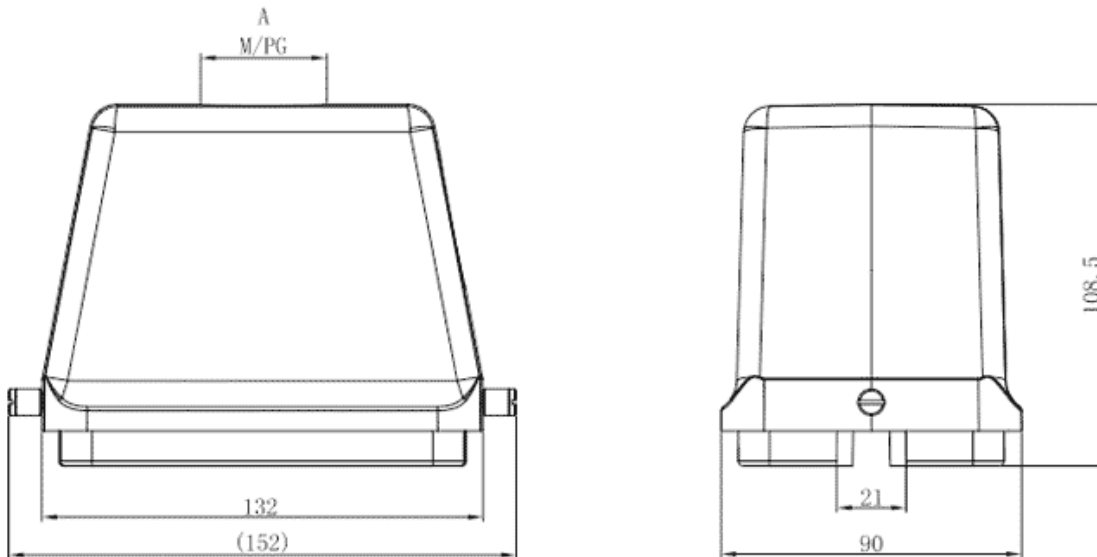

Product Type: Heavy-duty Connector Housing

Product Name: S48B-TE-2B-M32

Product Description: S48B Hoods, top entry, 2 bolts, M32 thread

Product Size

Parameters

☞ SUPU ID	S48B-TE-2B-M32
☞ Protection Level	IP65
☞ Operating temperature range	-40°C~+125°C
☞ Color	Grey

☞ Thread type	M32
☞ Category	Housing
☞ Mechanical endurance	≥500

Technical data

☞ Sealing material	NBR
☞ Housing Material	Die-Cast Aluminum

Commercial data

☞ Order No	S48B-TE-2B-M32
☞ Packing unit	PCS
☞ Minimum order quantity	1