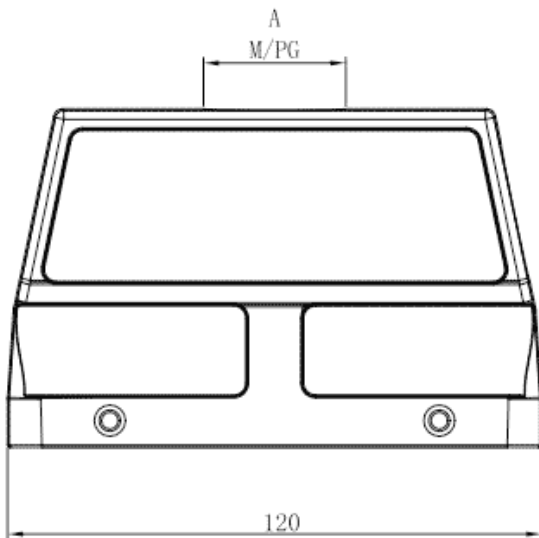

Product Type: Heavy-duty Connector Housing

Product Name: S24B-TEH-4B-M40

Product Description: S24B Hoods, top entry, high construction, 4 bolts, M40 thread

Product Size

Parameters

<input checked="" type="checkbox"/> SUPU ID	S24B-TEH-4B-M40
<input checked="" type="checkbox"/> Protection Level	IP65
<input checked="" type="checkbox"/> Operating temperature range	-40°C~+125°C
<input checked="" type="checkbox"/> Color	Grey