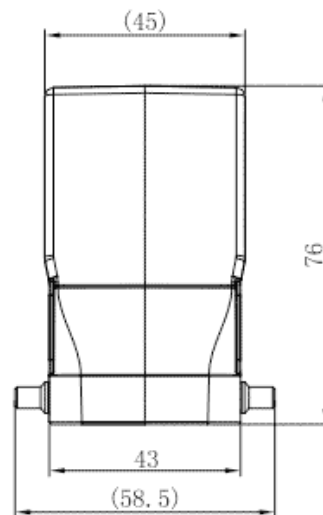

Product Type: Heavy-duty Connector Housing

Product Name: S24B-TEH-4B-M40

Product Description: S24B Hoods, top entry, high construction, 4 bolts, M40 thread

Product Size

Parameters

<input checked="" type="checkbox"/> SUPU ID	S24B-TEH-4B-M40
<input checked="" type="checkbox"/> Protection Level	IP65
<input checked="" type="checkbox"/> Operating temperature range	-40°C~+125°C
<input checked="" type="checkbox"/> Color	Grey