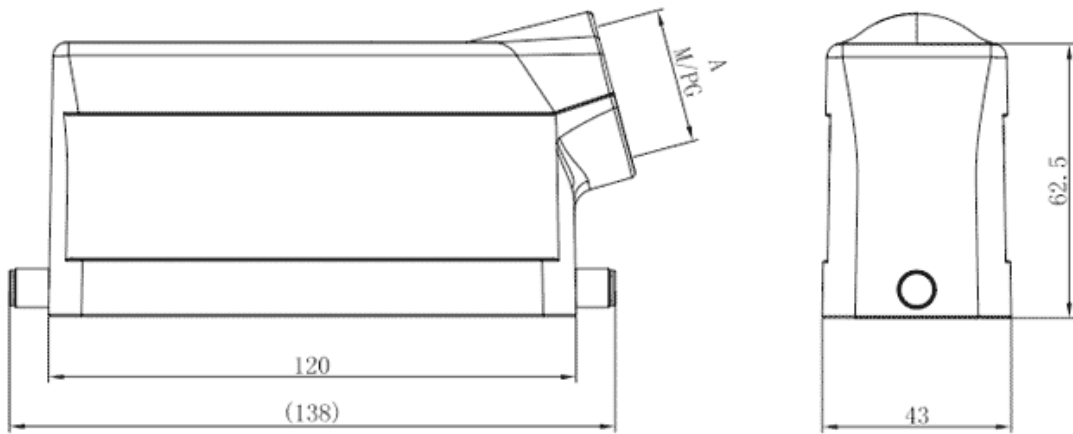

Product Type: Heavy-duty Connector Housing

Product Name: S24B-SE-2B-PG21

Product Description: S24B Hoods, side entry, 2 bolts, PG21 thread

Product Size

Parameters

☞ SUPU ID	S24B-SE-2B-PG21
☞ Protection Level	IP65
☞ Operating temperature range	-40°C~+125°C
☞ Color	Grey

☞ Thread type	PG21
☞ Category	Housing
☞ Mechanical endurance	≥500

Technical data

☞ Sealing material	NBR
☞ Housing Material	Die-Cast Aluminum

Commercial data

☞ Order No	S24B-SE-2B-PG21
☞ Packing unit	PCS
☞ Minimum order quantity	1