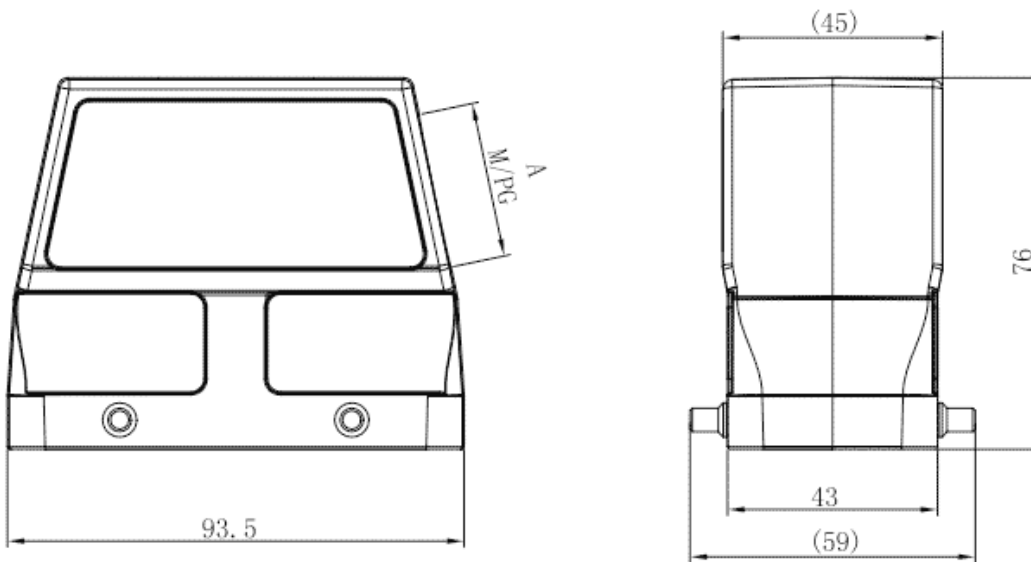

Product Type: Heavy-duty Connector Housing

Product Name: S16B-SEH-4B-M32

Product Description: S16B Hoods, side entry, high construction, 4 bolts, M32 thread

Product Size

Parameters

⌘ SUPU ID	S16B-SEH-4B-M32
⌘ Protection Level	IP65
⌘ Operating temperature range	-40°C~+125°C
⌘ Color	Grey

☞ Thread type	M32
☞ Category	Housing
☞ Mechanical endurance	≥500

Technical data

☞ Sealing material	NBR
☞ Housing Material	Die-Cast Aluminum

Commercial data

☞ Order No	S16B-SEH-4B-M32
☞ Packing unit	PCS
☞ Minimum order quantity	1