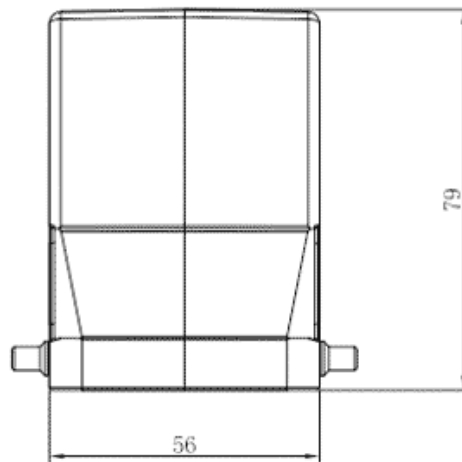

Product Type: Heavy-duty Connector Housing

Product Name: S32A-TEH-4B-PG29

Product Description: S32A Hoods, top entry, high construction, 4 bolts, PG29 thread

Product Size

Parameters

☞ SUPU ID	S32A-TEH-4B-PG29
☞ Protection Level	IP65
☞ Operating temperature range	-40°C~+125°C
☞ Color	Grey

☞ Thread type	PG29
☞ Category	Housing
☞ Mechanical endurance	≥500

Technical data

☞ Sealing material	NBR
☞ Housing Material	Die-Cast Aluminum

Commercial data

☞ Order No	S32A-TEH-4B-PG29
☞ Packing unit	PCS
☞ Minimum order quantity	1