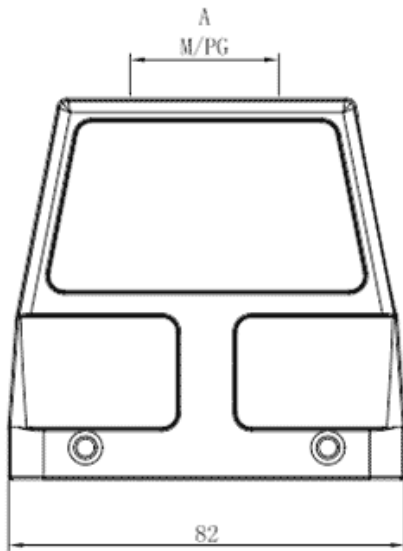

Product Type: Heavy-duty Connector Housing

Product Name: S32A-TEH-4B-PG29

Product Description: S32A Hoods, top entry, high construction, 4 bolts, PG29 thread

Product Size

Parameters

☞ SUPU ID	S32A-TEH-4B-PG29
☞ Protection Level	IP65
☞ Operating temperature range	-40°C~+125°C
☞ Color	Grey

☞ Thread type	PG29
☞ Category	Housing
☞ Mechanical endurance	≥500

Technical data

☞ Sealing material	NBR
☞ Housing Material	Die-Cast Aluminum

Commercial data

☞ Order No	S32A-TEH-4B-PG29
☞ Packing unit	PCS
☞ Minimum order quantity	1