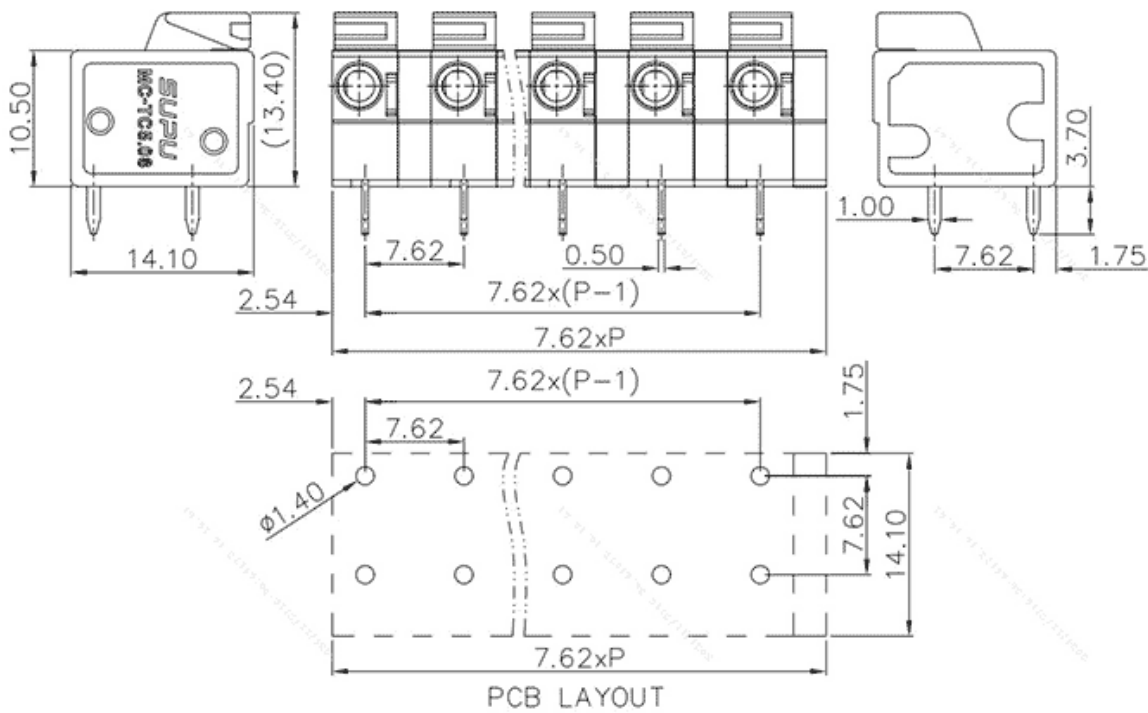

Product Type: Fixed terminal

Product Name: MC-TC7.62H06P-N-0001

Product Description: Pitch:7.62mm Rated Voltage : 630V Rated Current:15A Connection method : Push in connection colour : customizable

Product Size