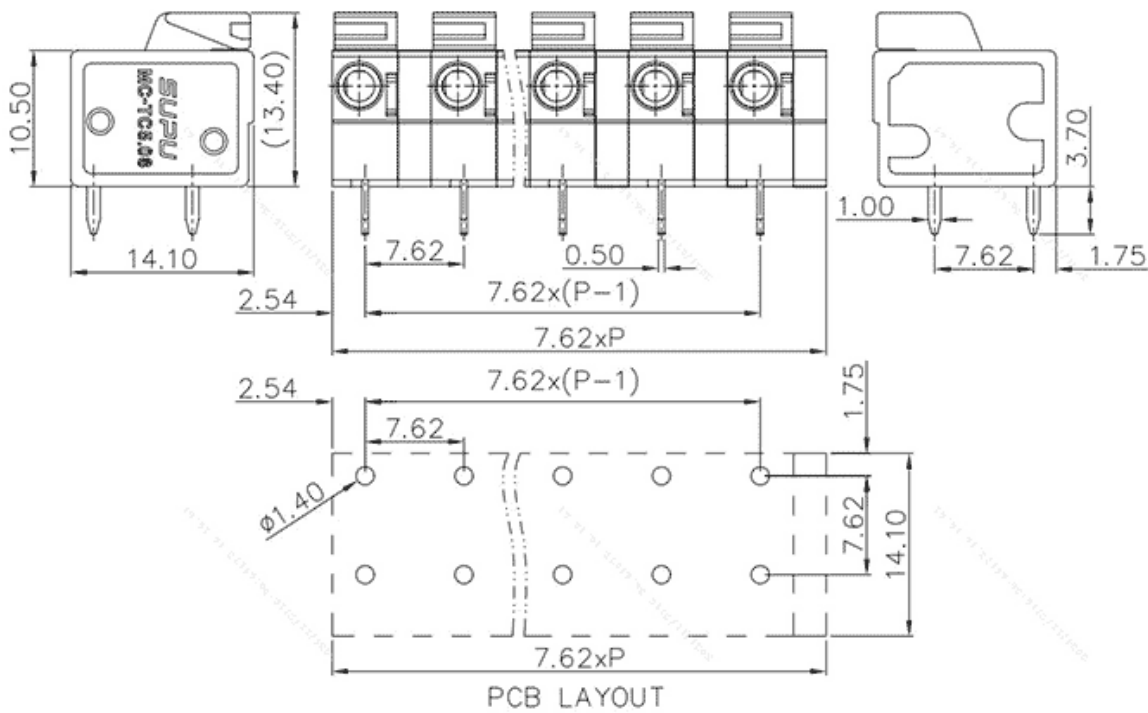

Product Type: Fixed terminal

Product Name: MC-TC7.62H04P-N-0001

Product Description: Pitch:7.62mm Rated Voltage : 630V Rated Current:15A Connection method : Push in connection colour : customizable

Product Size