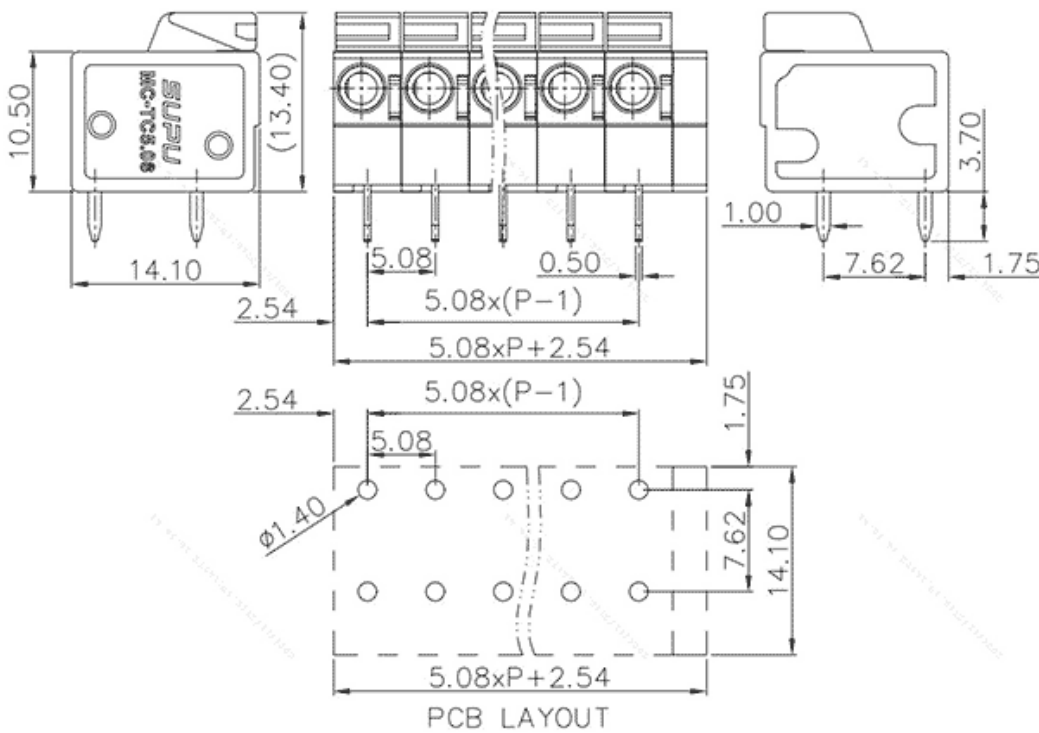

Product Type: Fixed terminal

Product Name: MC-TC5.08H11P-N-0001

Product Description: Pitch:5.08mm Rated Voltage : 400V Rated Current:15A Connection method : Push in connection colour : customizable

Product Size