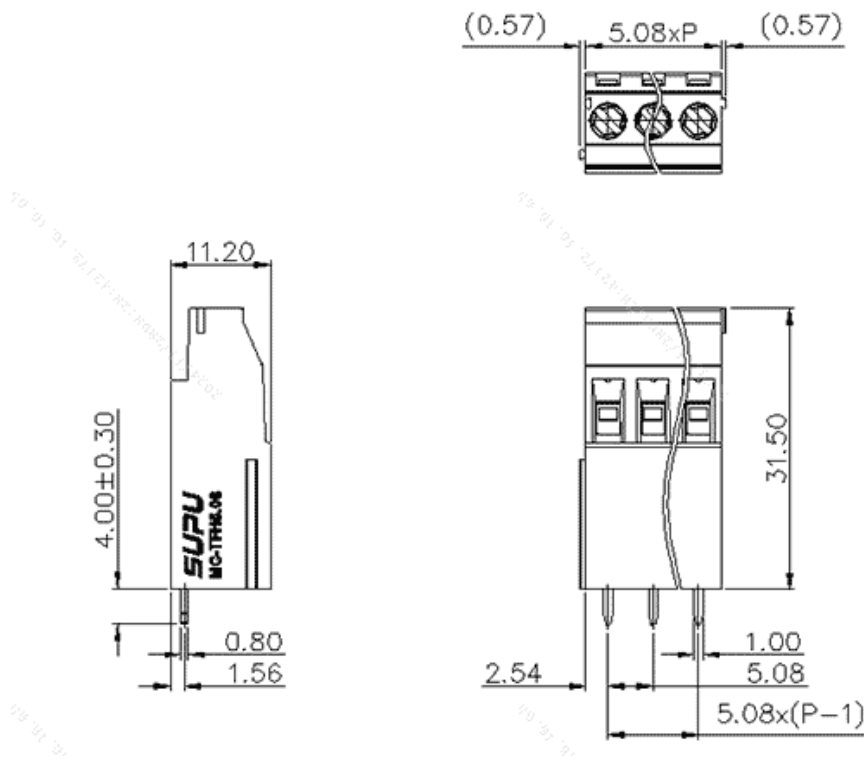

Product Size

Ningbo SUPU Electronics Co., Ltd.

Address: No. 150, Xinxing 4th Road, High-tech Industrial Development Zone,
Cixi City, Zhejiang Province, China

Zip code: 315303

Switchboard: +86 574-63288158

Fax: +86 574-63288170