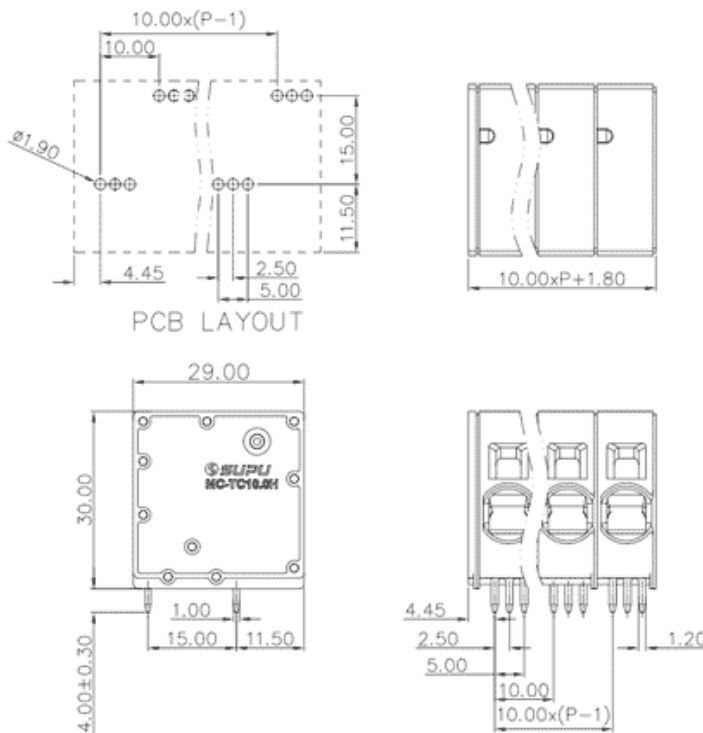

Product Type: Fixed terminal

Product Name:MC-TC-F10.0H09P-0001

Product Description: Pitch:10.0mm Rated Voltage : 1000V Rated Current:76A Connection method : Push in connection colour : customizable

Product Size