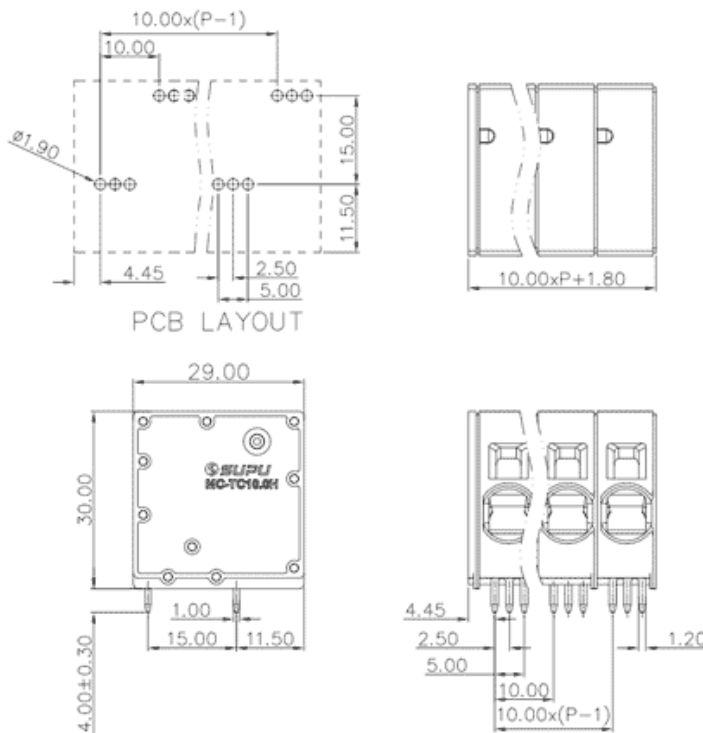

Product Type: Fixed terminal

Product Name:MC-TC-
F10.0H04P-0001

Product Description: Pitch:10.0mm Rated
Voltage : 1000V Rated Current:76A Connection
method : Push in connection
colour : customizable

Product Size