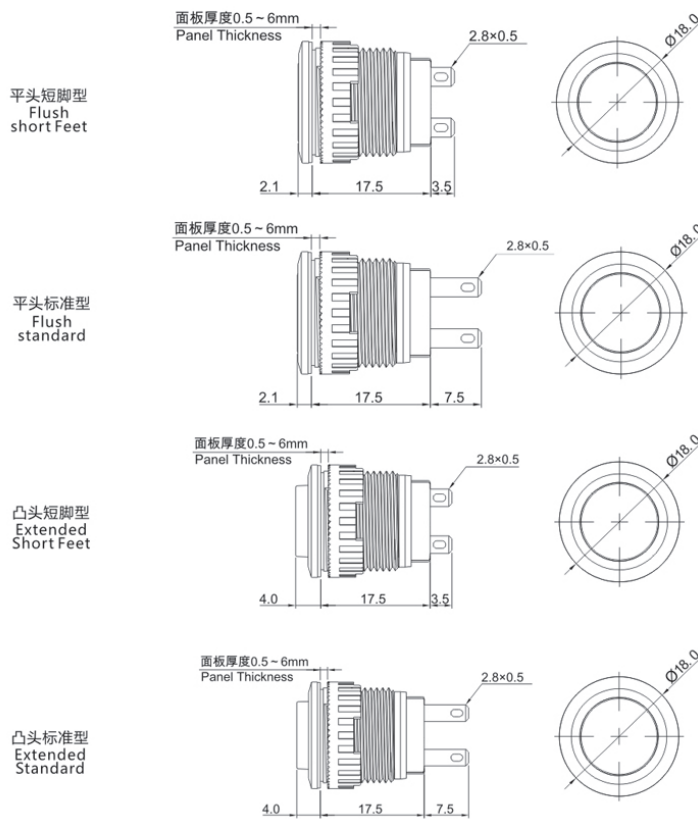

Product Type: TS6A series push-button ( $\phi 16$ )

Product Name: TS6A series  
push-button

Product Description: IP67

## Product Size

Ningbo SUPU Electronics Co., Ltd.

Address: No. 150, Xinxing 4th Road, High-tech Industrial Development Zone,  
Cixi City, Zhejiang Province, China

Ningbo SUPU Electronics Co., Ltd.

Zip code: 315303