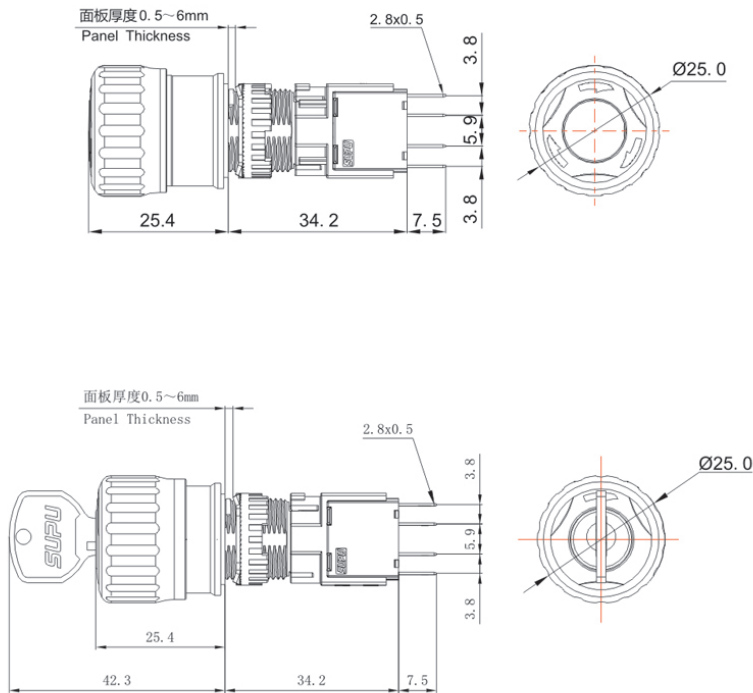

Product Type: E-Stop PushButton (TS6 Series)

Product Name: TS6 Series E-Stop PushButton

Product Description: IP65

Product Size

Ningbo SUPU Electronics Co., Ltd.

Address: No. 150, Xinxing 4th Road, High-tech Industrial Development Zone,
Cixi City, Zhejiang Province, China