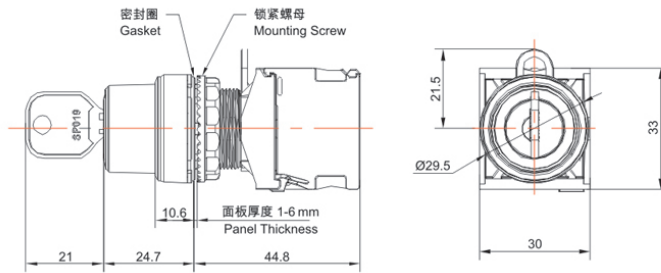

Product Type: Key Switch (TS2 Series)

Product Name: TS2 Series

Recessed Key Switch

Product Description: IP65、IP67

Product Size

塑料型  
金属前环型  
Plastic  
Metal Front Ring

纯平型  
Recessed

Ningbo SUPU Electronics Co., Ltd.