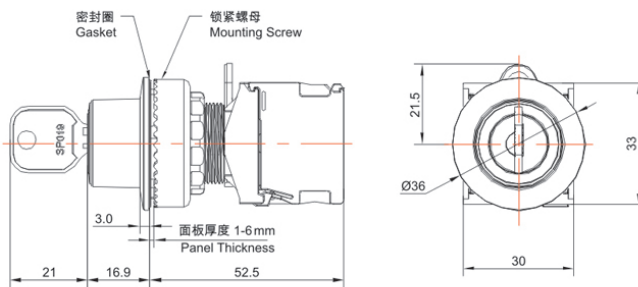

Product Type: Key Switch (TS2 Series)

Product Name: TS2 Series

Recessed Key Switch

Product Description: IP65、IP67

Product Size

塑料型  
金属前环型  
Plastic  
Metal Front Ring

纯平型  
Recessed

Ningbo SUPU Electronics Co., Ltd.