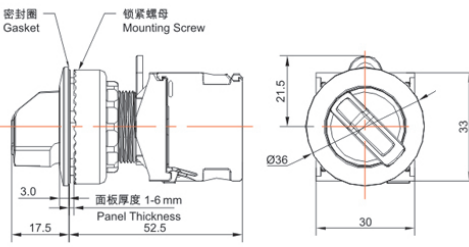

Product Type: Selector Switch (TS2 Series)

Product Name: TS2 Series

Recessed Selector Switch

Product Description: IP65、IP67

Product Size

短手柄
Short Handle

长手柄
Long Handle

纯平短手柄
Recessed
Short Handle

纯平长手柄
Recessed
Long Handle

Ningbo SUPU Electronics Co., Ltd.

Address: No. 150, Xinxing 4th Road, High-tech Industrial Development Zone,
Cixi City, Zhejiang Province, China

Ningbo SUPU Electronics Co., Ltd.