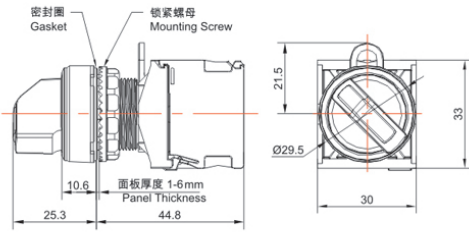

Product Type: Selector Switch (TS2 Series)

Product Name: TS2 Series

Recessed Selector Switch

Product Description: IP65、IP67

Product Size

短手柄
Short Handle

长手柄
Long Handle

纯平短手柄
Recessed
Short Handle

纯平长手柄
Recessed
Long Handle

Ningbo SUPU Electronics Co., Ltd.

Address: No. 150, Xinxing 4th Road, High-tech Industrial Development Zone,
Cixi City, Zhejiang Province, China

Ningbo SUPU Electronics Co., Ltd.