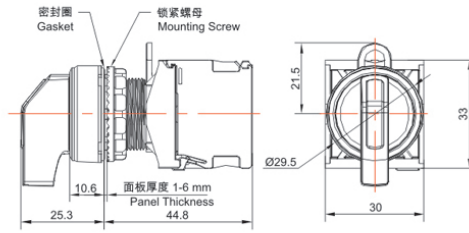

Product Type: Selector Switch (TS2 Series)

Product Name: TS2 Series

Recessed Selector Switch

Product Description: IP65、IP67

Product Size

短手柄
Short Handle

长手柄
Long Handle

纯平短手柄
Recessed
Short Handle

纯平长手柄
Recessed
Long Handle

Ningbo SUPU Electronics Co., Ltd.

Address: No. 150, Xinxing 4th Road, High-tech Industrial Development Zone,
Cixi City, Zhejiang Province, China

Ningbo SUPU Electronics Co., Ltd.