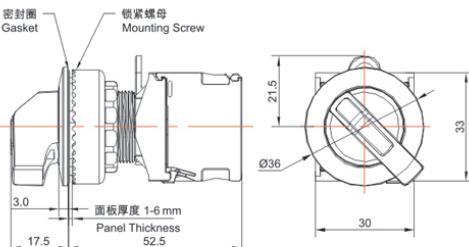

Product Type: Selector Switch (TS2 Series)

Product Name: TS2 Series

Recessed Selector Switch

Product Description: IP65、IP67

Product Size

短手柄
Short Handle

长手柄
Long Handle

纯平短手柄
Recessed
Short Handle

纯平长手柄
Recessed
Long Handle

Ningbo SUPU Electronics Co., Ltd.

Address: No. 150, Xinxing 4th Road, High-tech Industrial Development Zone,
Cixi City, Zhejiang Province, China

Ningbo SUPU Electronics Co., Ltd.