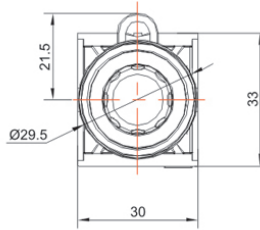

Product Type: Stop PushButton (TS2 Series)

Product Name: TS2 Series

Illuminated Stop PushButton

Product Description: IP65、IP67

Product Size

纯平型
Recessed

Ningbo SUPU Electronics Co., Ltd.

Address: No. 150, Xinxing 4th Road, High-tech Industrial Development Zone,
Cixi City, Zhejiang Province, China