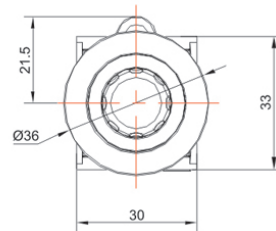

Product Type: Stop PushButton (TS2 Series)

Product Name: TS2 Series

Illuminated Stop PushButton

Product Description: IP65、IP67

Product Size

纯平型
Recessed

Ningbo SUPU Electronics Co., Ltd.

Address: No. 150, Xinxing 4th Road, High-tech Industrial Development Zone,
Cixi City, Zhejiang Province, China