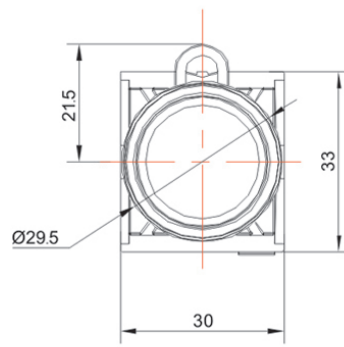

Product Type: TS2 series Push button(φ 22)

Product Name:TS2 Series PushButton

Product Description: IP65、IP67

Product Size

平头型
Flush

凸头型
Extended

Ningbo SUPU Electronics Co., Ltd.

Address: No. 150, Xinxing 4th Road, High-tech Industrial Development Zone,
Cixi City, Zhejiang Province, China