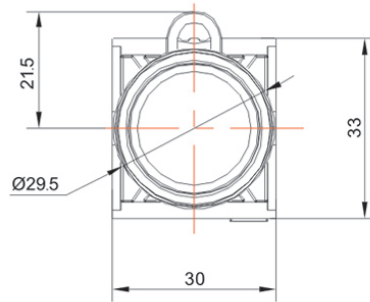

Product Type: TS2 series Push button(φ 22)

Product Name:TS2 Series PushButton

Product Description: IP65、IP67

Product Size

平头型
Flush

凸头型
Extended

Ningbo SUPU Electronics Co., Ltd.

Address: No. 150, Xinxing 4th Road, High-tech Industrial Development Zone,
Cixi City, Zhejiang Province, China