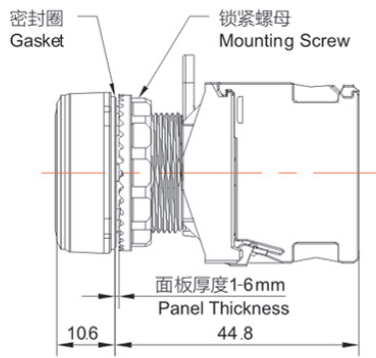

Product Type: TS2 series Push button(φ 22)

Product Name:TS2 Series PushButton

Product Description: IP65、IP67

Product Size

平头型
Flush

凸头型
Extended

Ningbo SUPU Electronics Co., Ltd.

Address: No. 150, Xinxing 4th Road, High-tech Industrial Development Zone,
Cixi City, Zhejiang Province, China