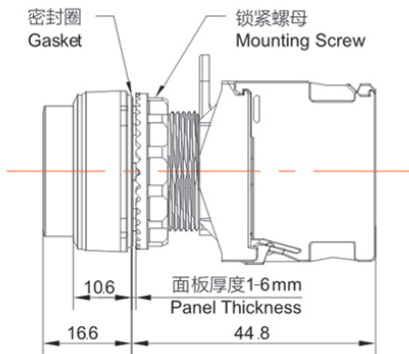

Product Type: TS2 series Push button(φ 22)

Product Name:TS2 Series PushButton

Product Description: IP65、IP67

Product Size

平头型
Flush

凸头型
Extended

Ningbo SUPU Electronics Co., Ltd.

Address: No. 150, Xinxing 4th Road, High-tech Industrial Development Zone,
Cixi City, Zhejiang Province, China